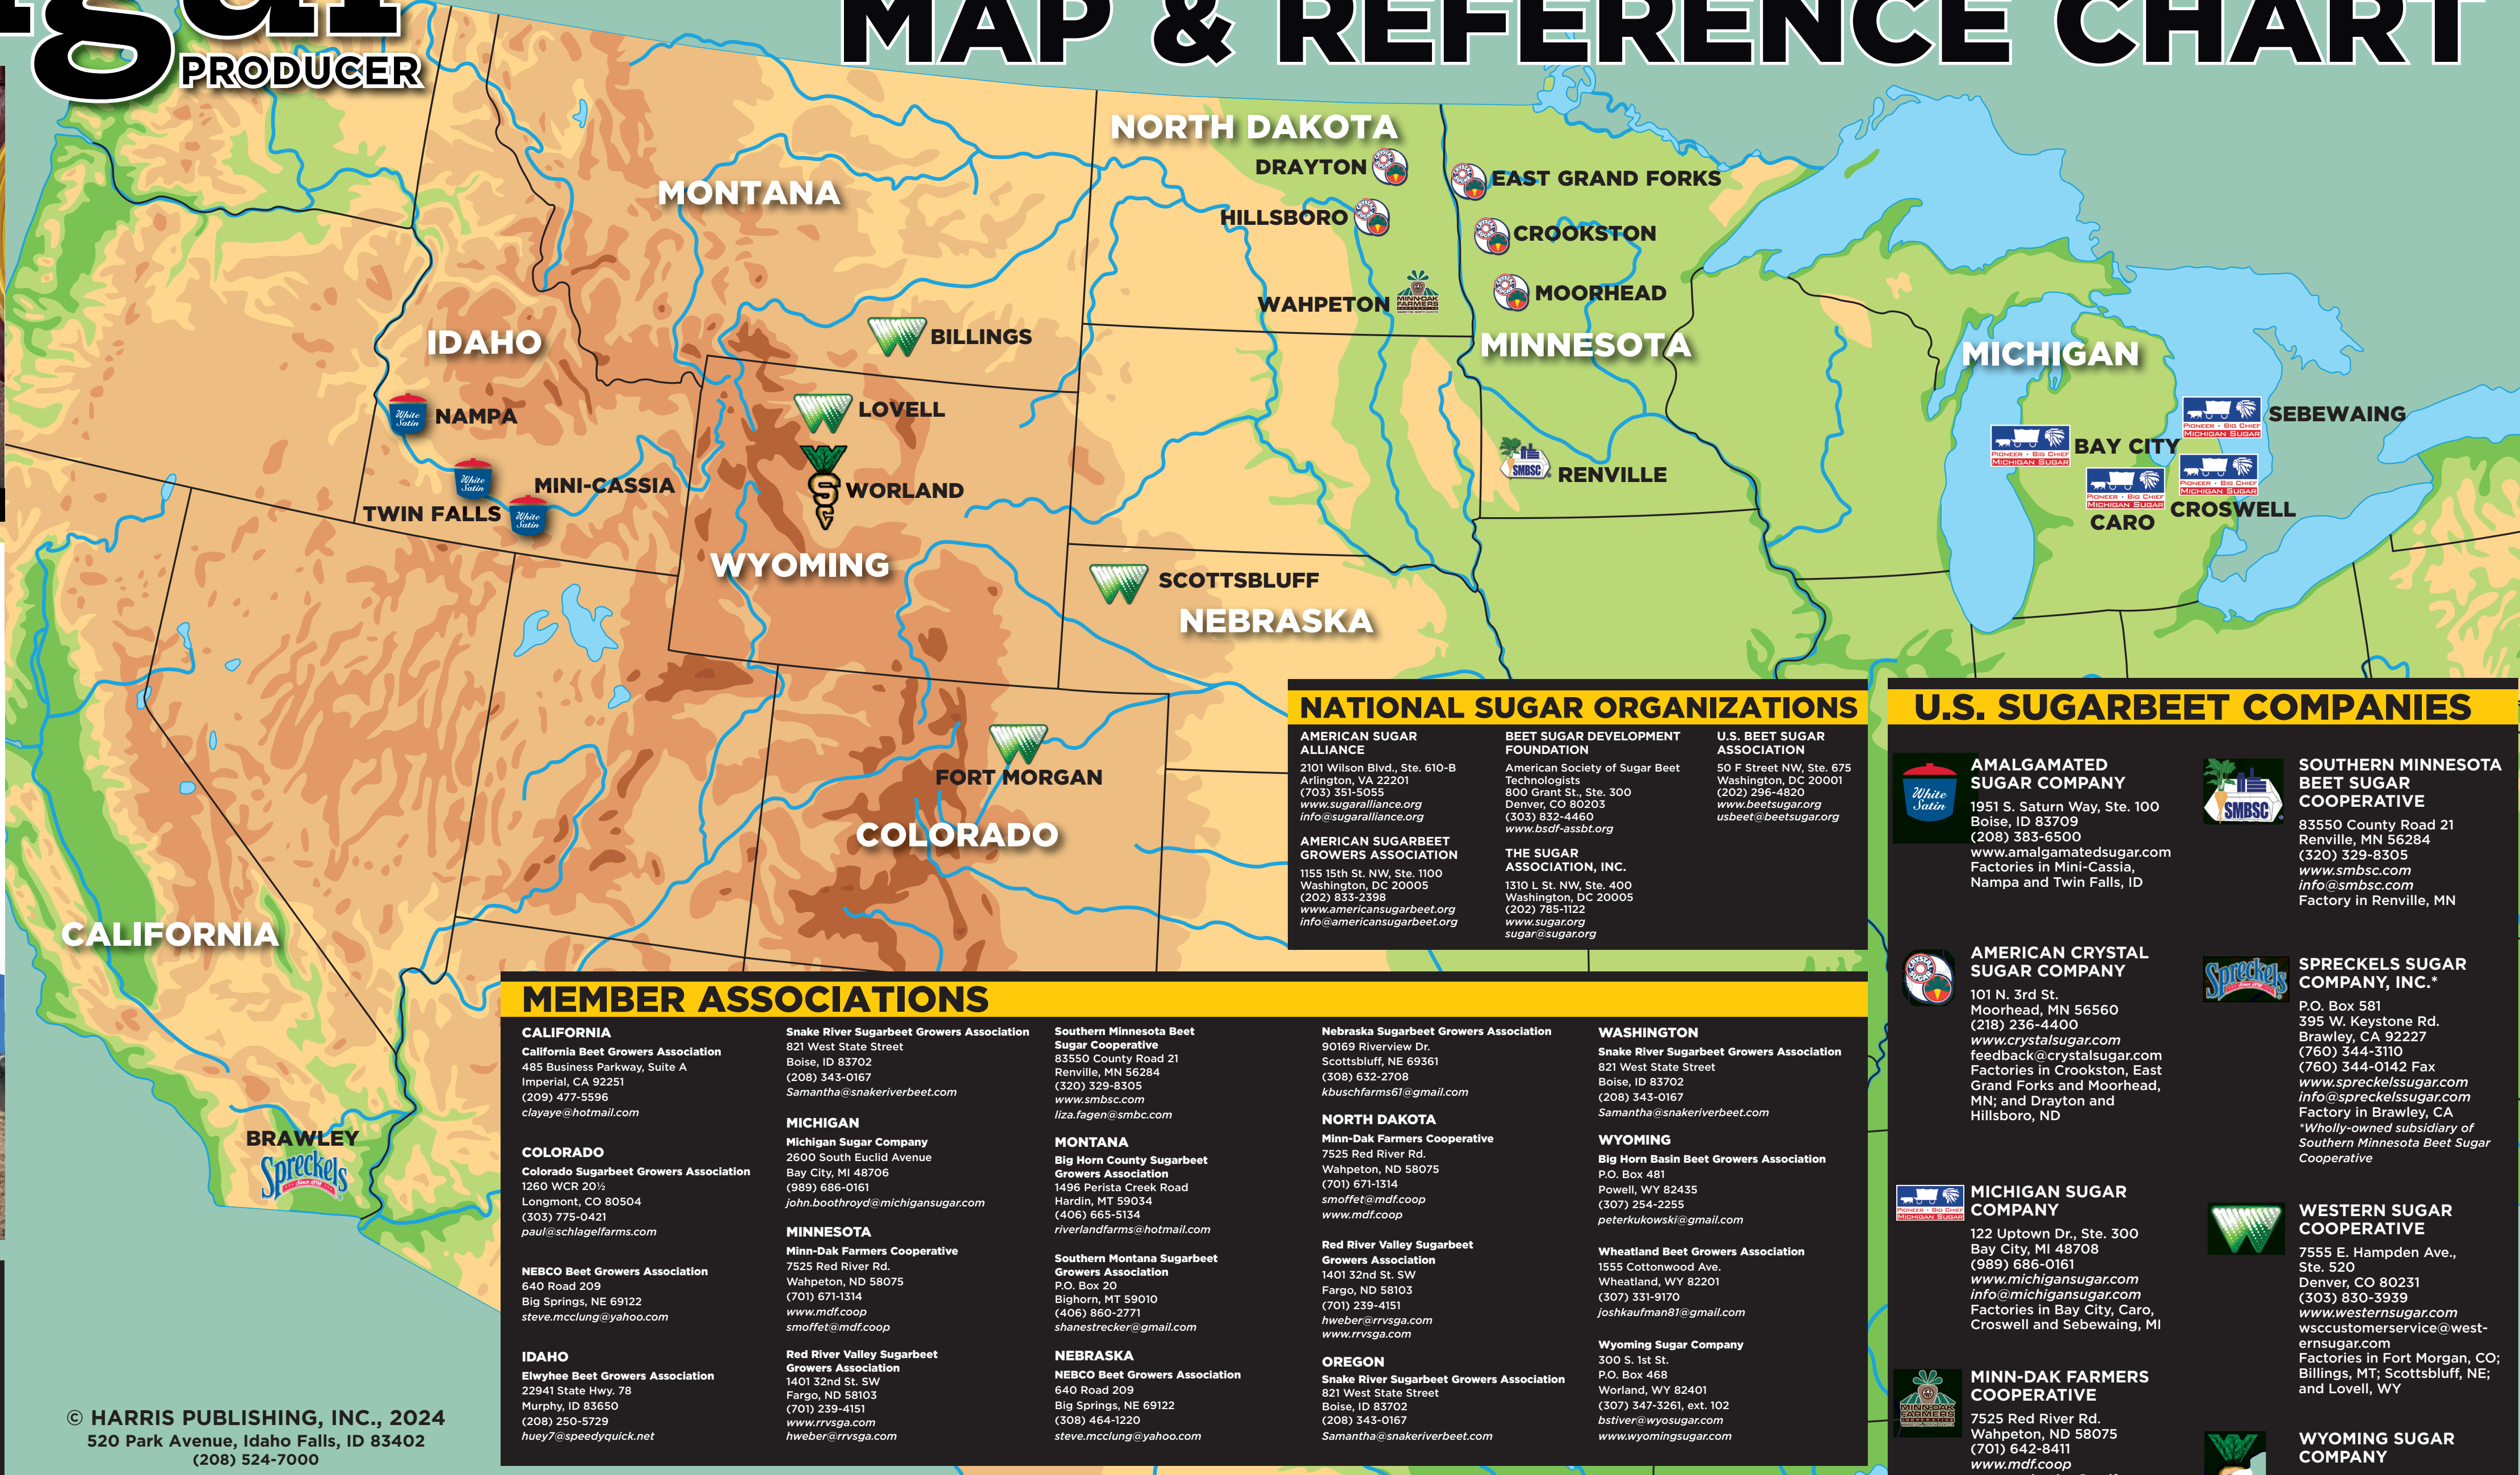

# Sugar PRODUCER 2024-25 U.S. SUGARBEET INDUSTRY MAP & REFERENCE CHART

**GROWING WITH YOU**  
SUGARBEET SEED ACH SEEDS  
CHOOSE THE SEED PARTNER WHO SHARES YOUR PRIORITIES  
GOOD THINGS COME FROM COMMON GROUND.™

**SNF**  
SOLPAM™ TRACKLOG™  
THE SOLUTION FOR IRRIGATION SYSTEM TRACK RUTS  
agriculture.snf.com

**SPUDNIK**  
208-785-0480  
www.spudnik.com

Harvesting with ROPA saves time and maximizes your profit  
**ROPA**  
NORTH AMERICA  
3130 London Line, Wyoming, Ontario, N0N 1T0  
Tel. 519-339-6015  
www.ropanorthamerica.com • info@ropanorthamerica.com

### SUGARBEET 2023 PRODUCTION DATA

All statistics based on September, 2024 estimates of USDA's National Agricultural Statistics Service (NASS).

<b>CALIFORNIA</b> Acres Harvested ..... 22,600 Yield, Tons ..... 1,103,000 Tons per Acre ..... 48.8	<b>IDAHO</b> Acres Harvested ..... 174,000 Yield, Tons ..... 6,960,000 Tons per Acre ..... 40.0	<b>MINNESOTA</b> Acres Harvested ..... 438,000 Yield, Tons ..... 1,333,000 Tons per Acre ..... 28.7	<b>NEBRASKA</b> Acres Harvested ..... 46,600 Yield, Tons ..... 1,333,000 Tons per Acre ..... 28.6	<b>OREGON</b> Acres Harvested ..... 10,700 Yield, Tons ..... 389,000 Tons per Acre ..... 36.4	<b>WYOMING</b> Acres Harvested ..... 28,800 Yield, Tons ..... 847,000 Tons per Acre ..... 29.4
<b>COLORADO</b> Acres Harvested ..... 21,300 Yield, Tons ..... 603,000 Tons per Acre ..... 28.3	<b>MICHIGAN</b> Acres Harvested ..... 132,000 Yield, Tons ..... 4,475,000 Tons per Acre ..... 33.9	<b>MONTANA</b> Acres Harvested ..... 23,300 Yield, Tons ..... 736,000 Tons per Acre ..... 31.6	<b>NORTH DAKOTA</b> Acres Harvested ..... 228,000 Yield, Tons ..... 6,110,000 Tons per Acre ..... 26.8	<b>WASHINGTON</b> Acres Harvested ..... 2,000 Yield, Tons ..... 99,000 Tons per Acre ..... 49.7	<b>U.S. TOTAL</b> Acres Harvested ..... 1,127,300 Yield, Tons ..... 35,226,000 Tons per Acre ..... 31.2